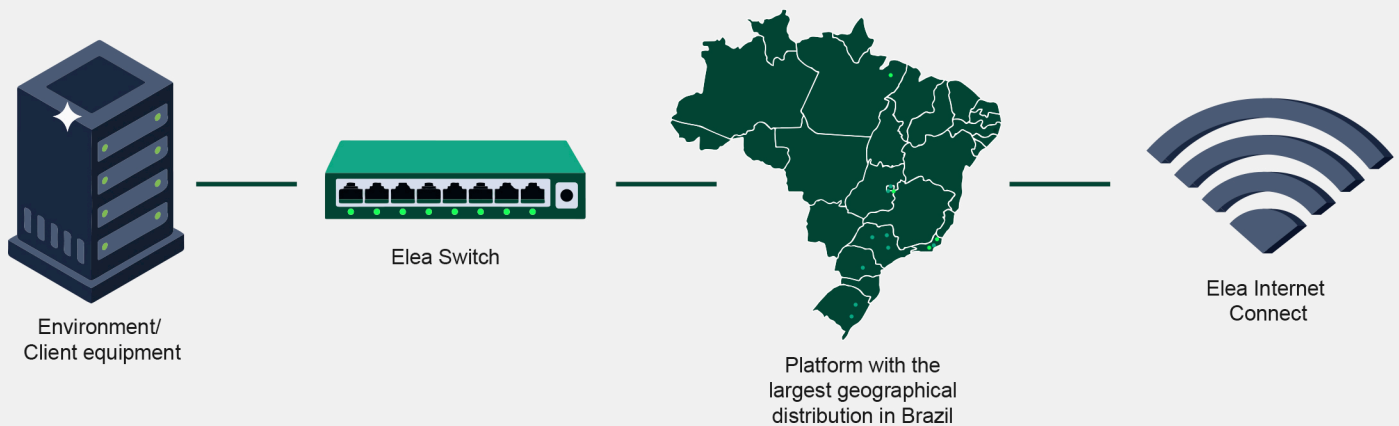

TOPOLOGY

Benefits

Reliability and Performance

Dedicated Internet provides an exclusive connection with no shared bandwidth, ensuring consistently high performance. The connection features symmetric speeds (download = upload), which are ideal for operations such as video conferencing, large data transfers, and online servers.

Remote Access

A static IP address simplifies remote access to servers, surveillance systems, IoT devices, and other critical applications, enabling hosting services such as email, FTP, and VPNs.

Security

The use of static IP addresses enhances traffic monitoring and management, allowing for the implementation of specific security policies.

About Elea Data Center

Elea Data Centers is Brazil's most geographically distributed sustainable data center platform. We are powered by 100% renewable energy. Learn more at www.eleadatacenters.com.